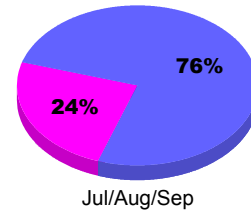

Membership Results
2012-2013

Membership
2011-2012

Month	Net Memb Goal	Actual New Memb	Actual Dropped Memb	Gain/Loss of Memb	Gain/Loss of Memb
Jul/Aug/Sep	-25	20	-44	-24	-37
Totals	-25	20	-44	-24	-37

Membership Results 2012-2013

Goal, New, Dropped, Gain/Loss

Comparison of Membership Gain/Loss

Current Year Compared to the Previous Year

Gender Comparison 2012-2013

Male Female