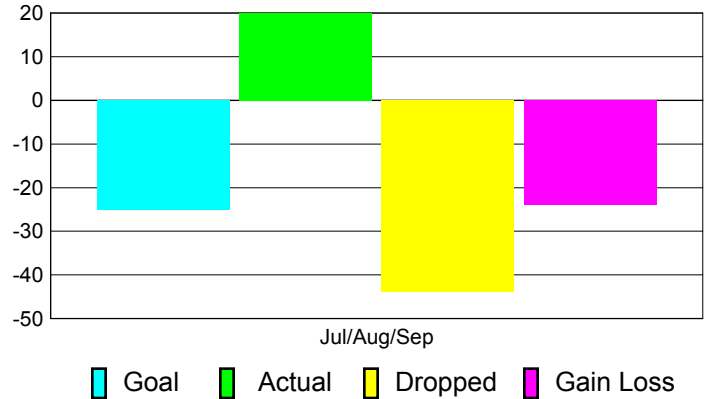

Membership Results 2012-2013

Goal, New, Dropped, Gain/Loss